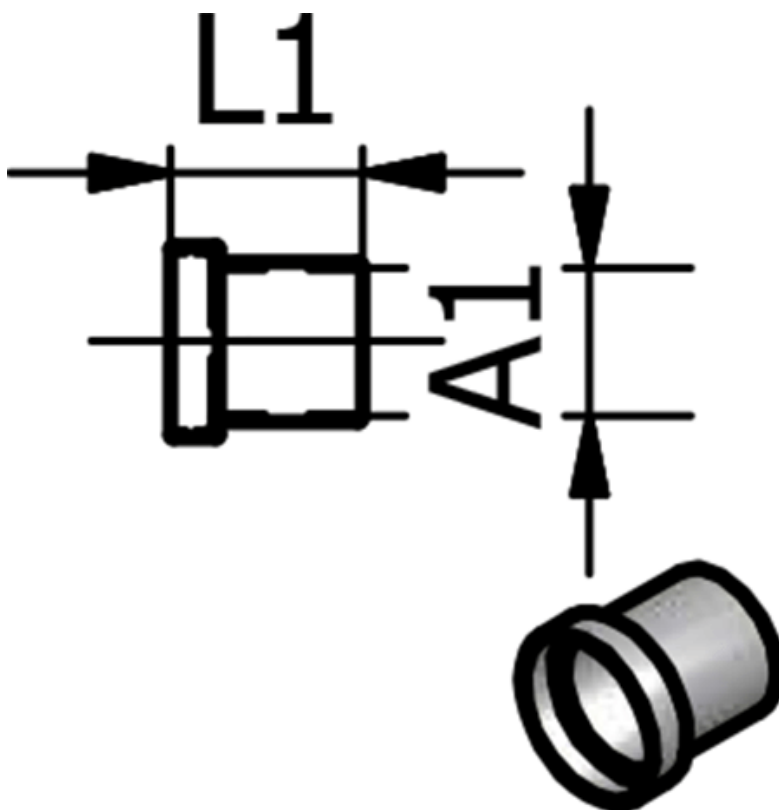

Article number: 58617001

Description: Push-on 170.01, Ø4/6
Compression Ring

Measures

Ext. Hose Diameter A1 = 4/6
L1 = 13.5